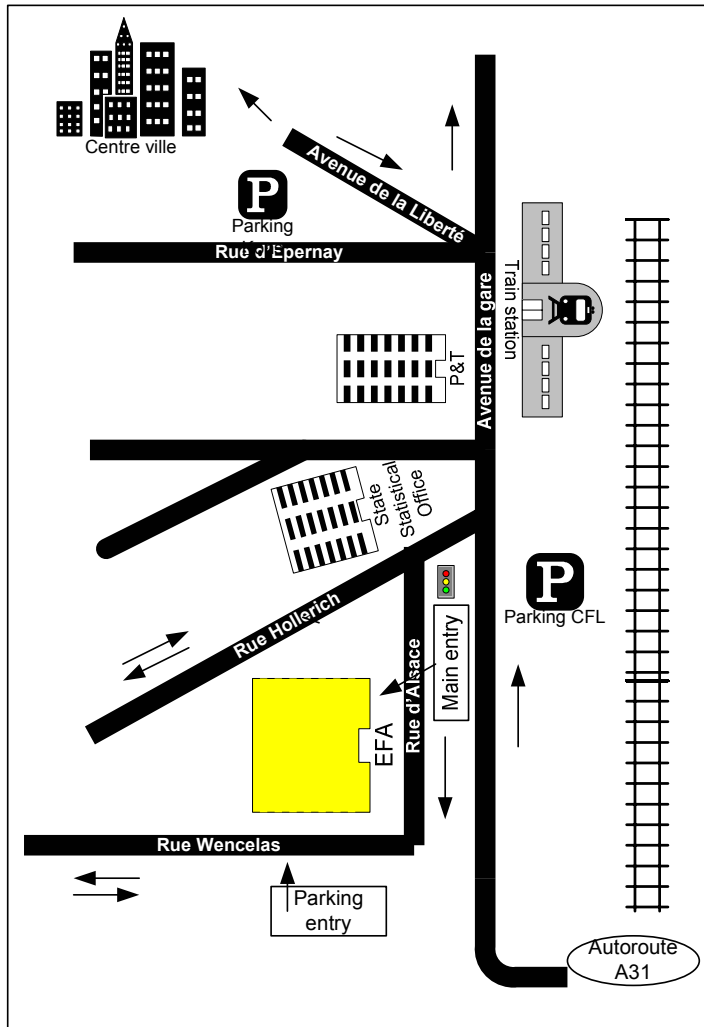

## **Directions to EFA's office in Luxembourg City.**

Our building is located close to the train station at **2, Rue d'Alsace**, at the corner of Rue de Hollerich.

EFA  
2, rue d'Alsace  
L-1122 Luxembourg  
  
Tel: +352 48 48 80 80

### **Approaching from Motorway A31 / E25**

From the motorway, turn right towards: LUXEMBOURG DUDELANGE. At the roundabout, take the 2nd exit. Turn left on the N3 (over the railway bridge), then left to Rue de Hollerich. Turn immediately left again to arrive at Rue d'Alsace.

### **Parking**

Entry to the underground car park is via at the back of the building, on Rue Wenceslas 1er. Please request entry using the intercom. Once you have parked (at the entry level) please take the elevator to our ground floor reception.